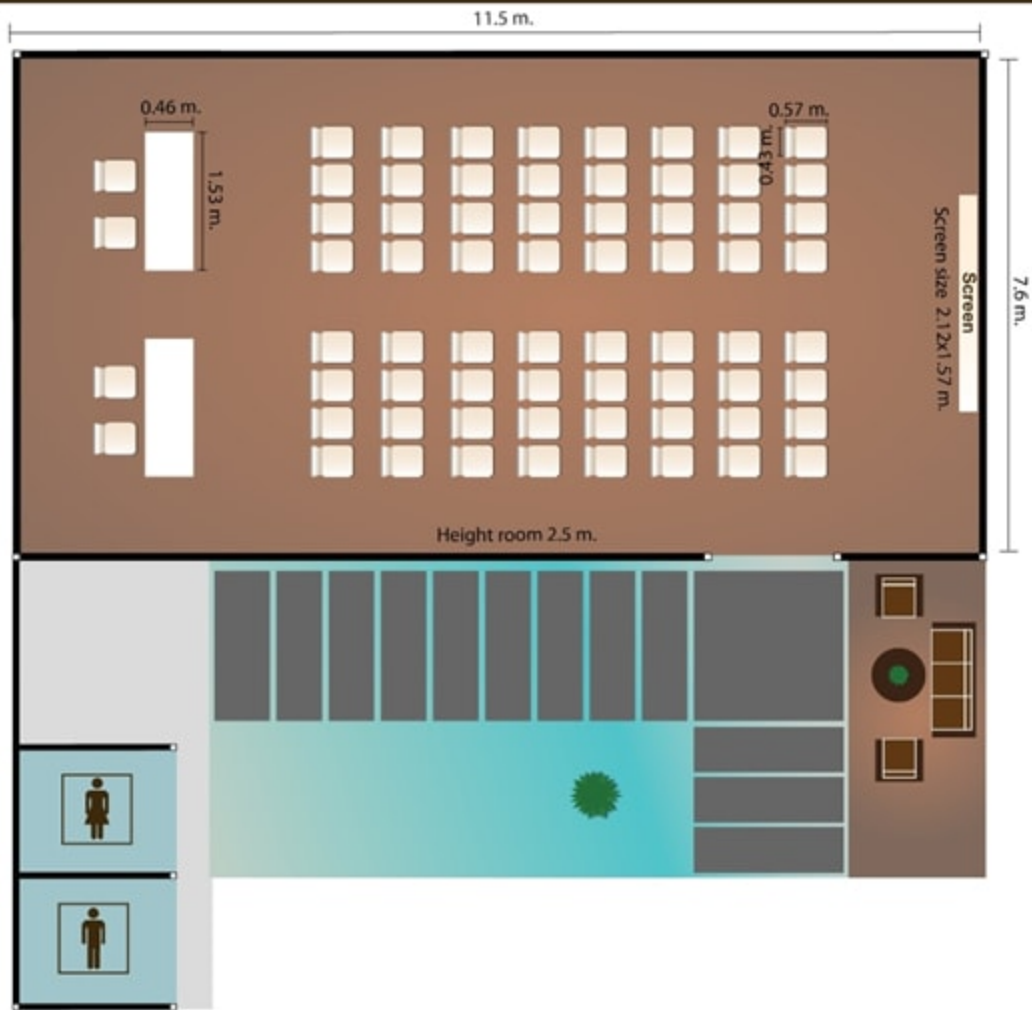

Beach Lawn Buffet Line (30 Seats)

Vilazzo Restaurant Square Table Style

Vilazzo Restaurant One Long Table Style