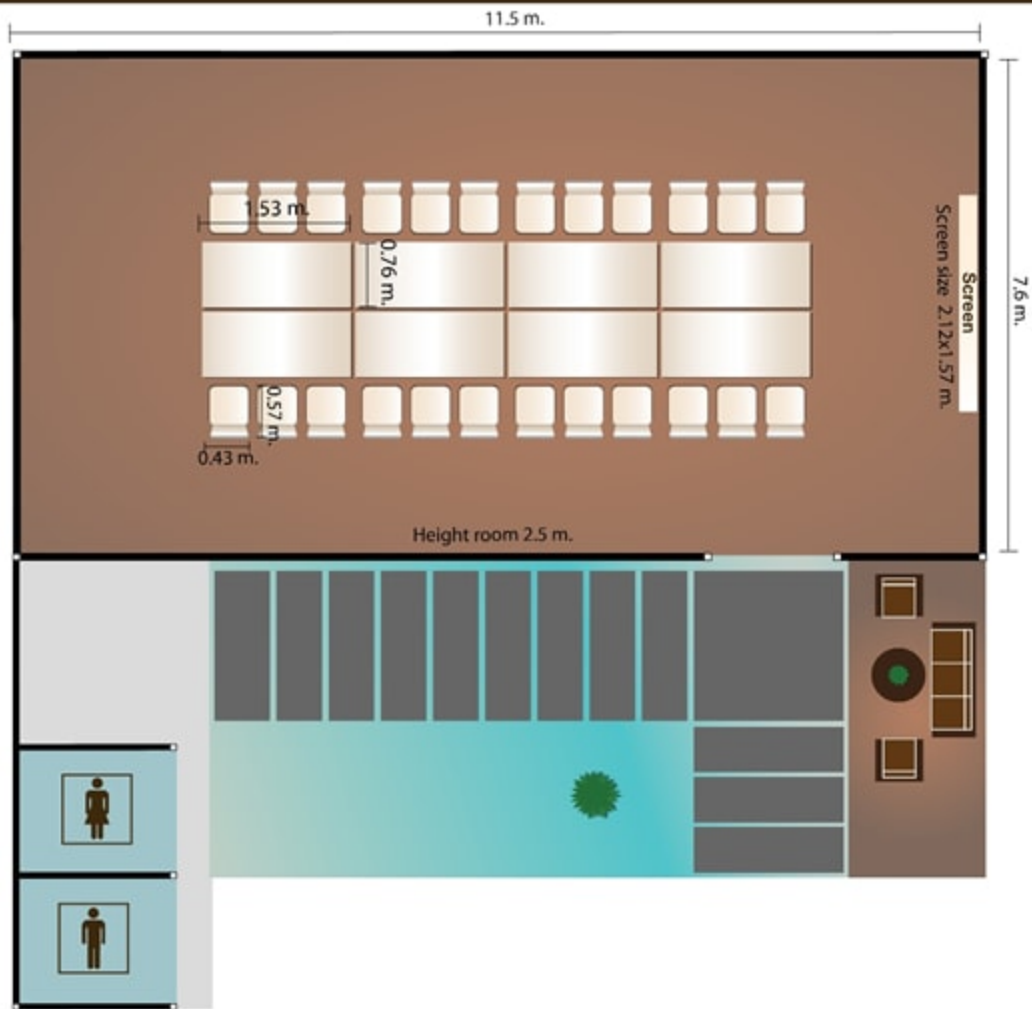

Beach Lawn Buffet Line (30 Seats)

Vilazzo Restaurant Square Table Style

Vilazzo Restaurant One Long Table Style